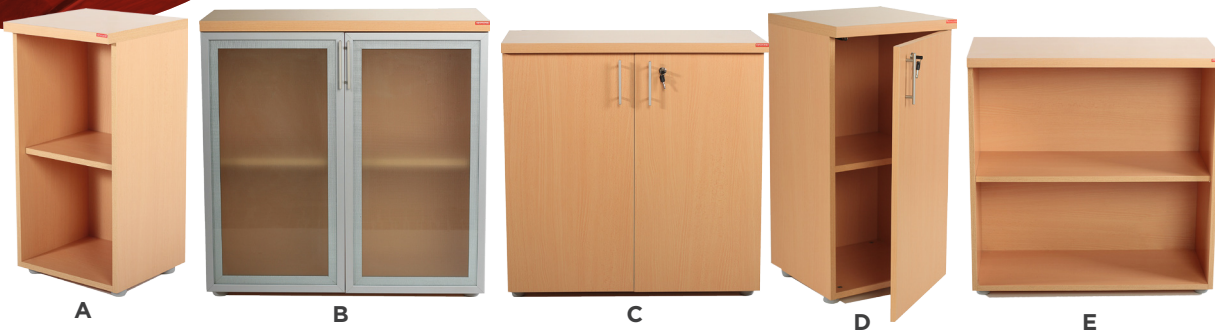

CODE	NAME	L/W	W/D	H
A. CA-EKO-40-40-80	Eko 80cm File Cabinet No Cover	40	40	80
B. CA-EKO-80-40-85	80cm File Cabinet with Aluminium Frame F	80	40	80
C. CA-EKO-80-40-82	80cm File Cabinet Full Cover	80	40	80
D. CA-EKO-40-40-82	Eko 40 Cm Cabinet With Full Cover	40	40	80
E. CA-EKO-80-40-80	80cm File Cabinet No Cover	80	40	80